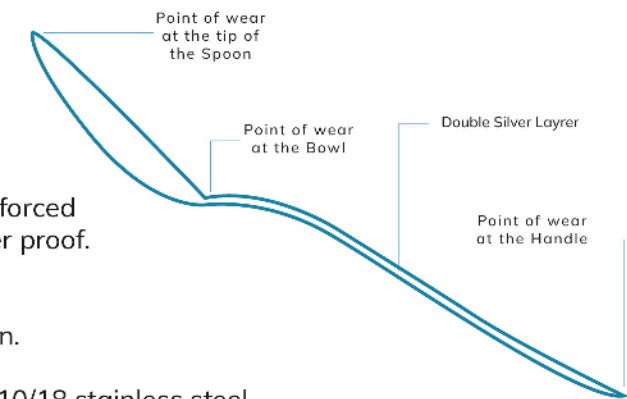

Silver-plated flatware

Deposition of the silver coating:

As indicated in the illustration below.

The parts most subject to wear are particularly reinforced through a strong silver-plating process - dishwasher proof.

Stainless steel flatware:

-Polishing: Mirror or satin finish, according to pattern.

-Special surface finishing upon request.

-Basic metal: High-quality, rust, and acid-resistant 10/18 stainless steel.